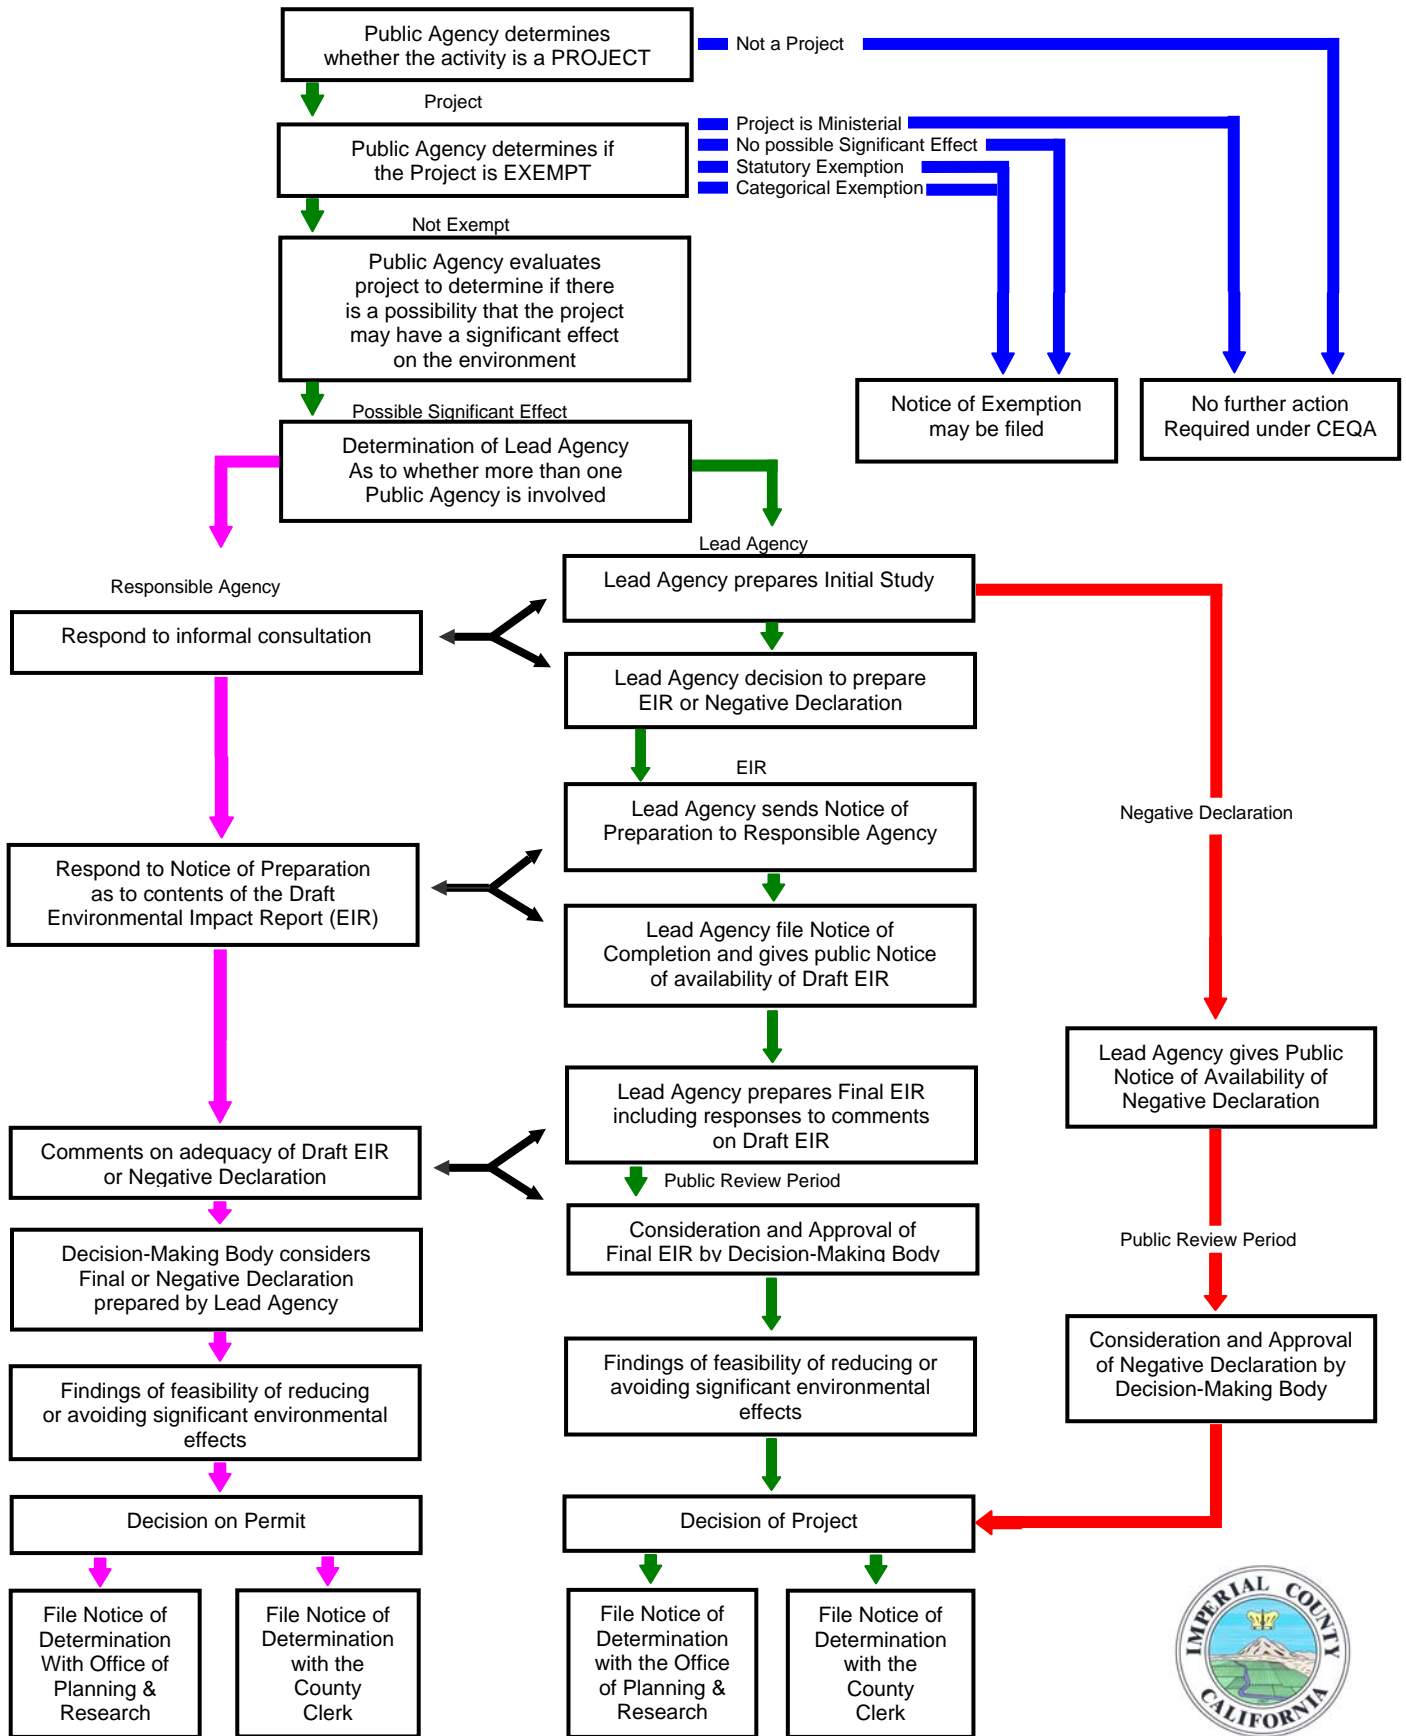

# CEQA PROCESS FLOW CHART

## Imperial County Planning & Development Services Department Flow Chart of CEQA Process

*NOTE: This chart is intended for the EIR process contemplated by these guidelines. This language in the guidelines takes precedence.*