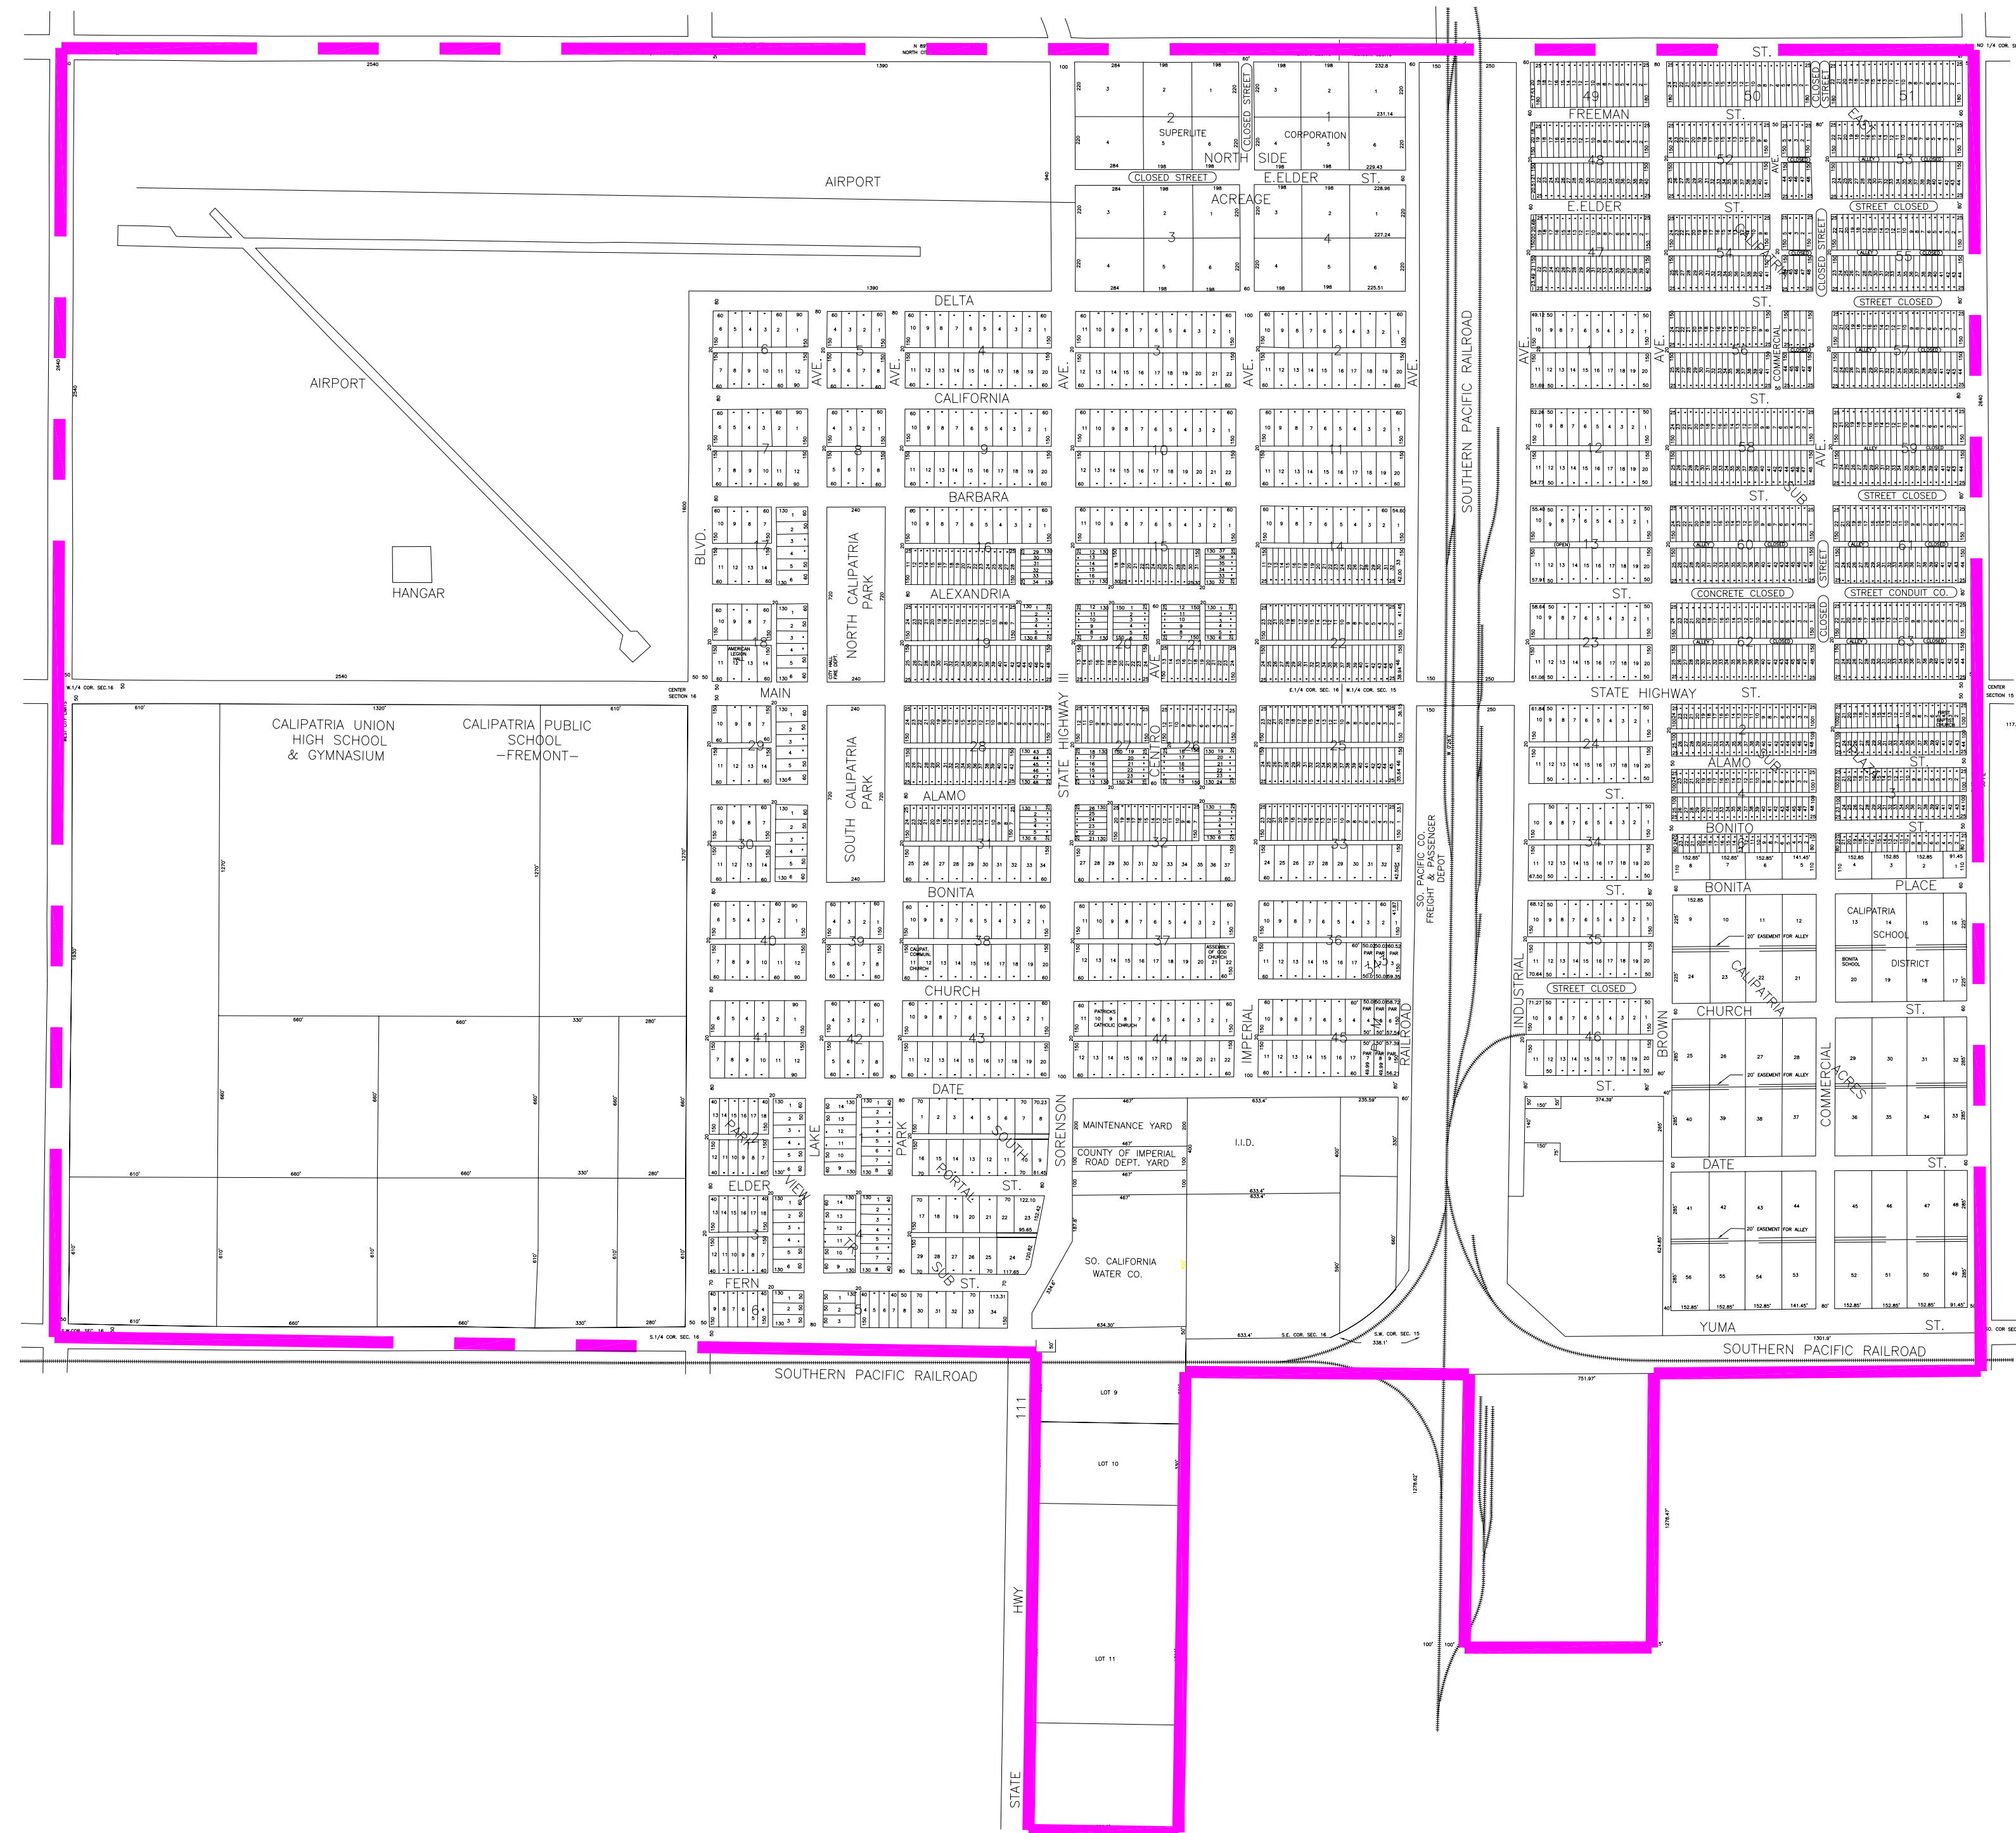

VICINITY MAP

Map of the City of
CALIPATRIA
 County of Imperial, California
 SEC. 16 & W 1/2 SEC. 15 - T. 12 S. - R. 14 E. S.B.M.