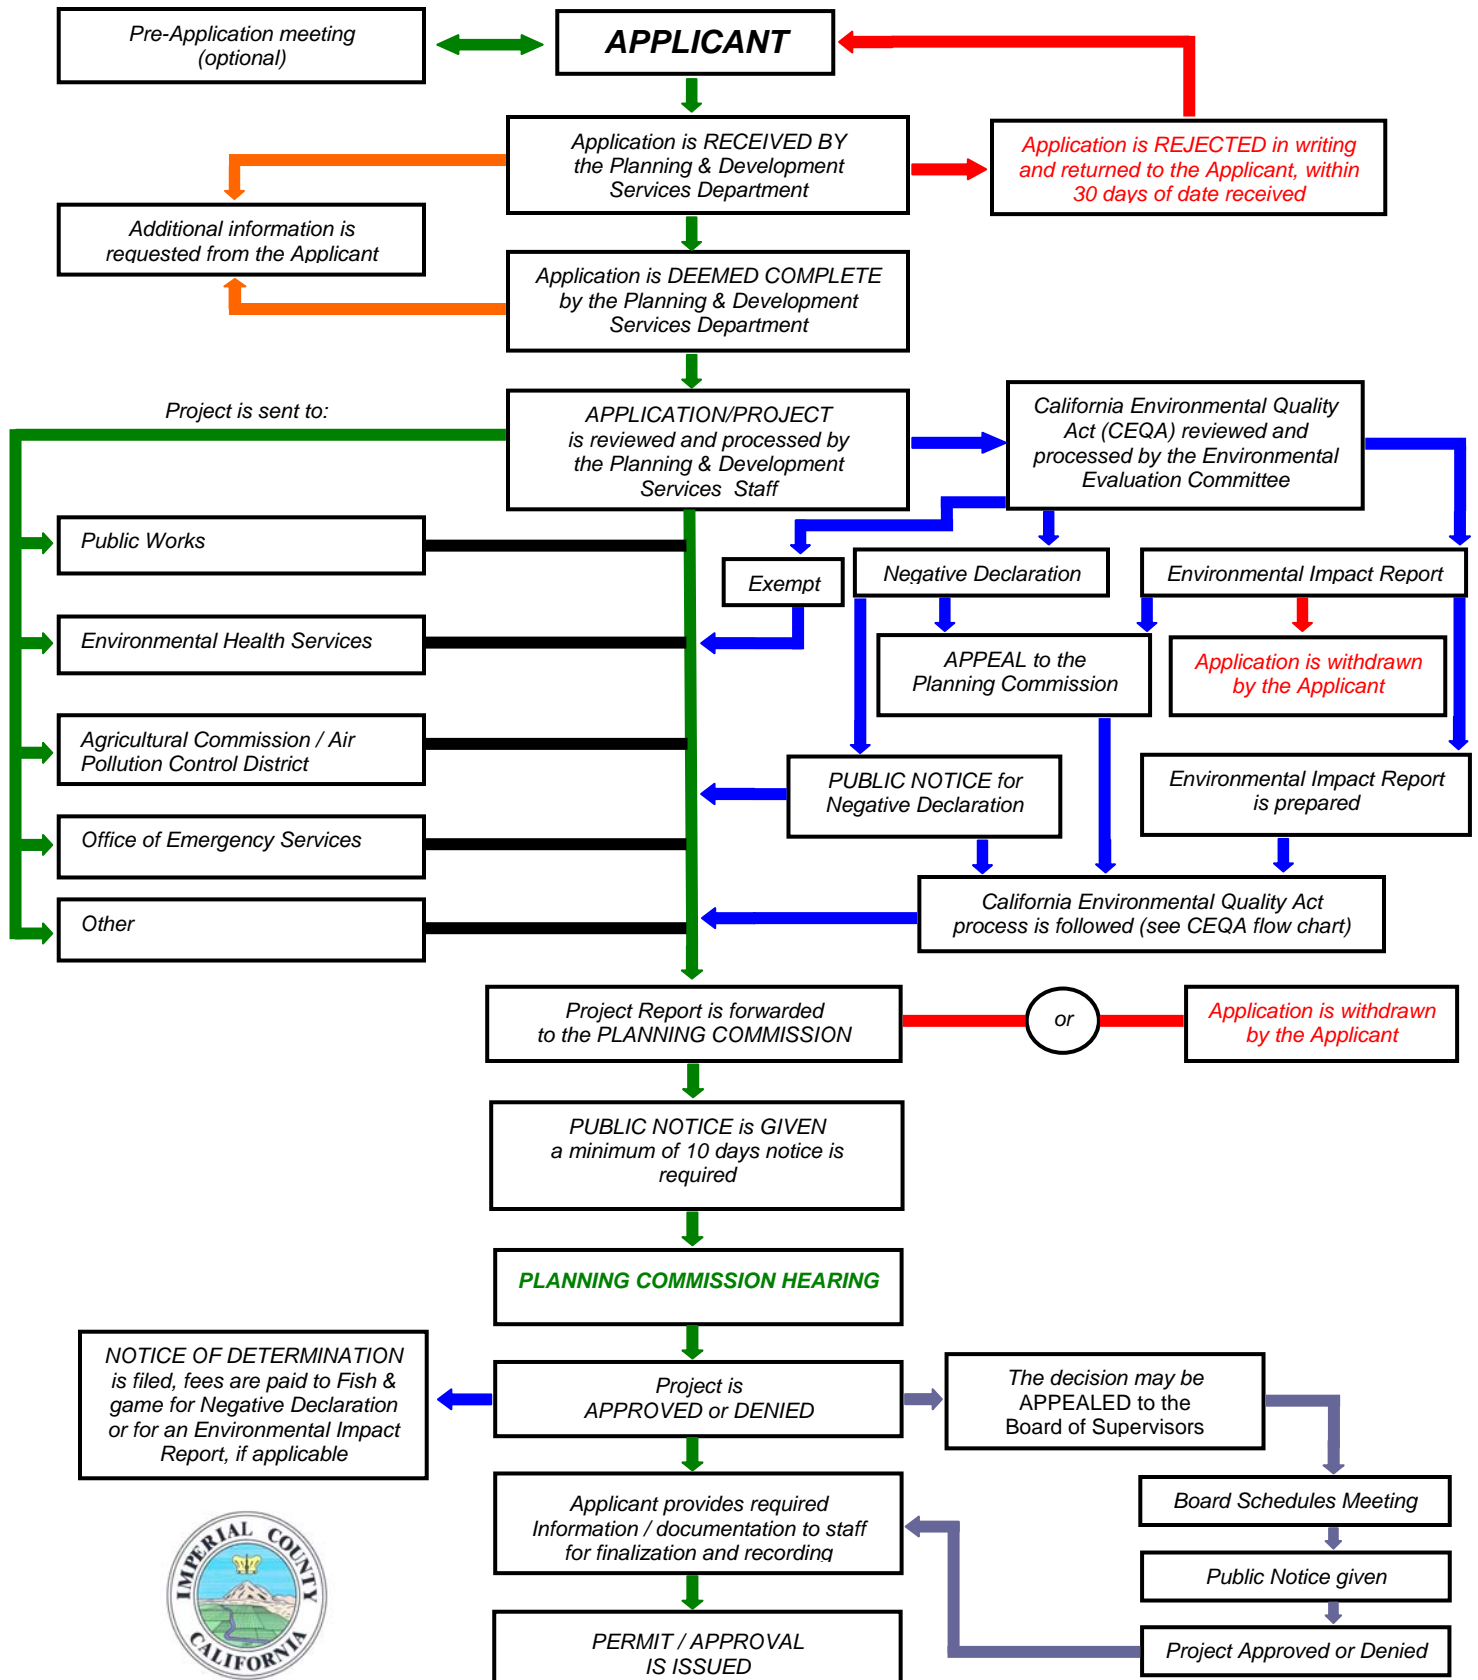

LAND USE PERMIT PROCESS

IMPERIAL COUNTY PLANNING & DEVELOPMENT SERVICES DEPARTMENT FLOW CHART FOR PERMIT/PROJECT

NOTE: This chart is only a general guide to land use permits and should be used solely for informational purposes.