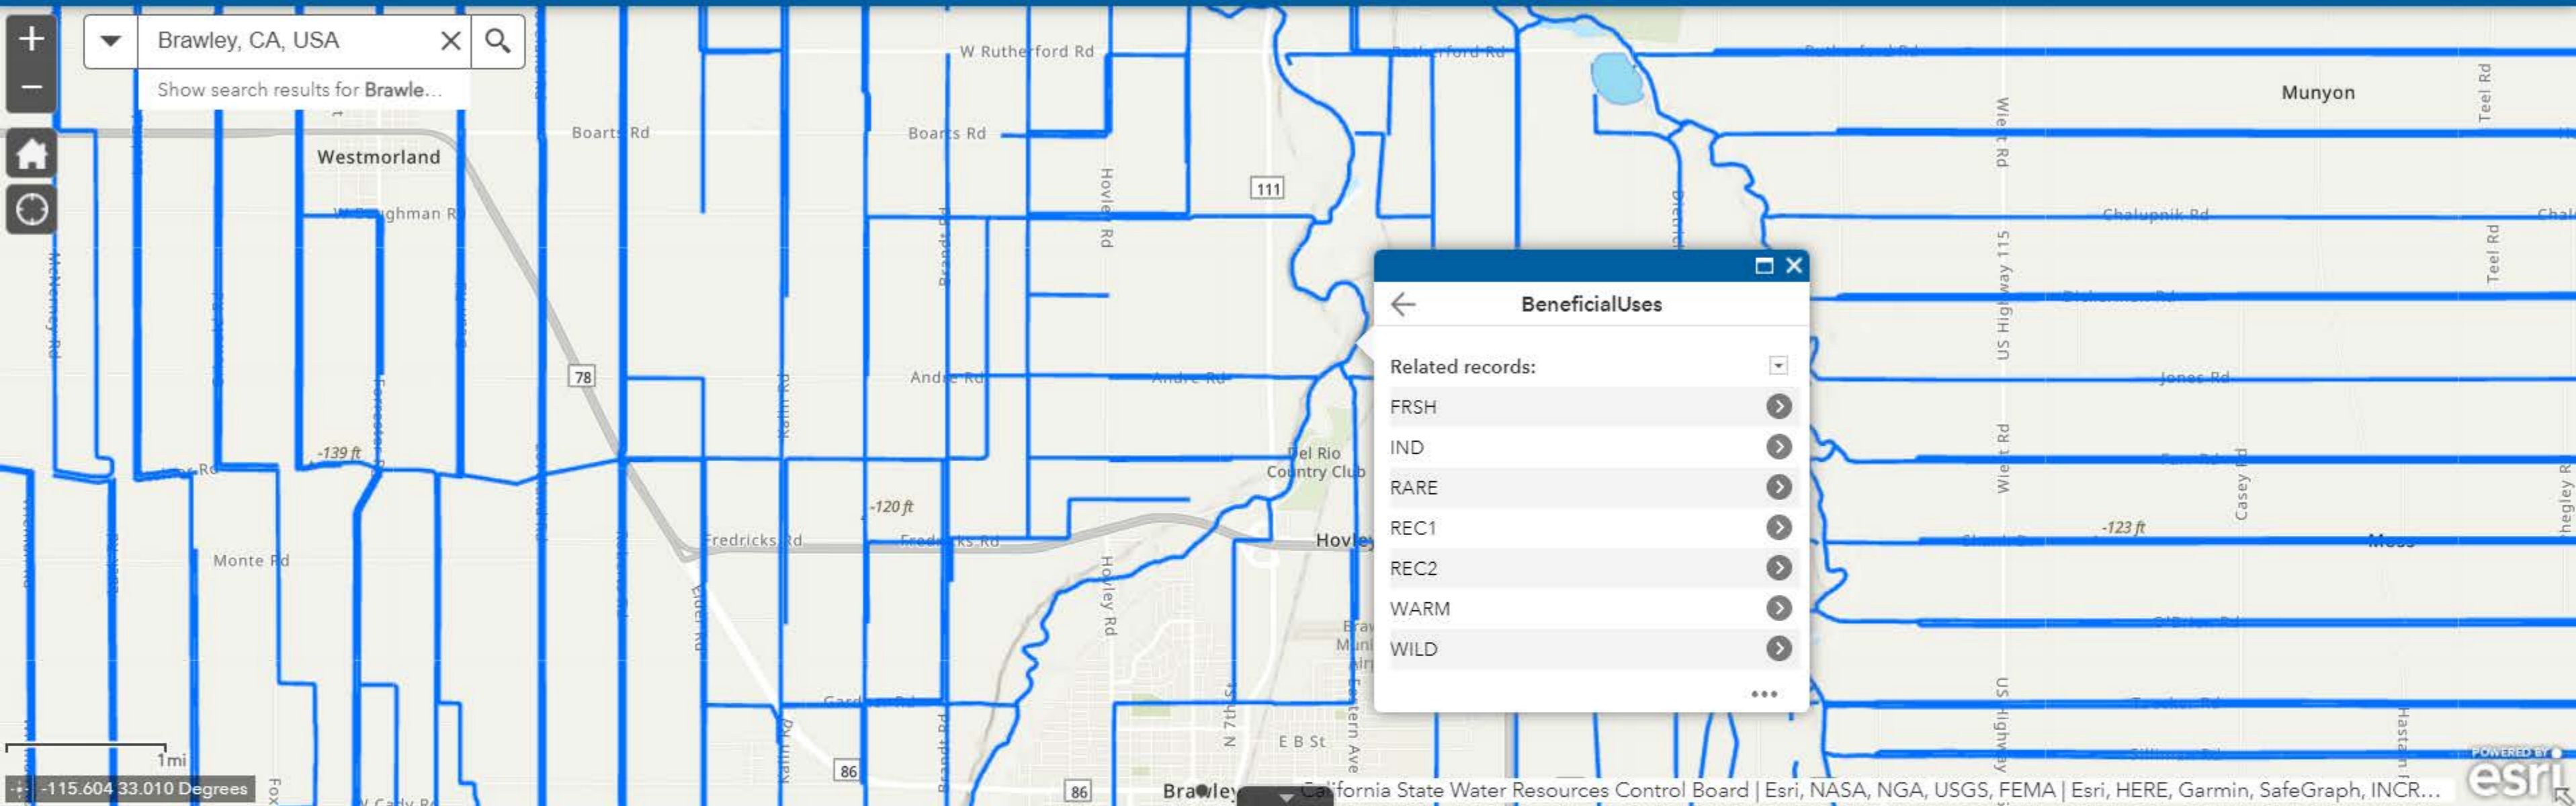

CALIFORNIA WATER BOARDS Basin Plan Portal

Beneficial Use Polygons | Beneficial Use Lines | BeneficialUses x

Options Filter by map extent Zoom to Clear selection Refresh

BU Code	BU Name	BU Description	Region ID	Region Name
WARM	Warm Freshwater Habitat	Uses of water that support warm water ecosystems including, but not limited to, preservation or enhancement of aquatic habitats, vegetation, fish, or wildlife, including invertebrates.	7C	Region 7
WILD	Wildlife Habitat	Uses of water that support terrestrial ecosystems including, but not limited to, the preservation and enhancement of terrestrial habitats, vegetation, wildlife (e.g., mammals, birds, reptiles, amphibians,	7C	Region 7

7 records 0 selected