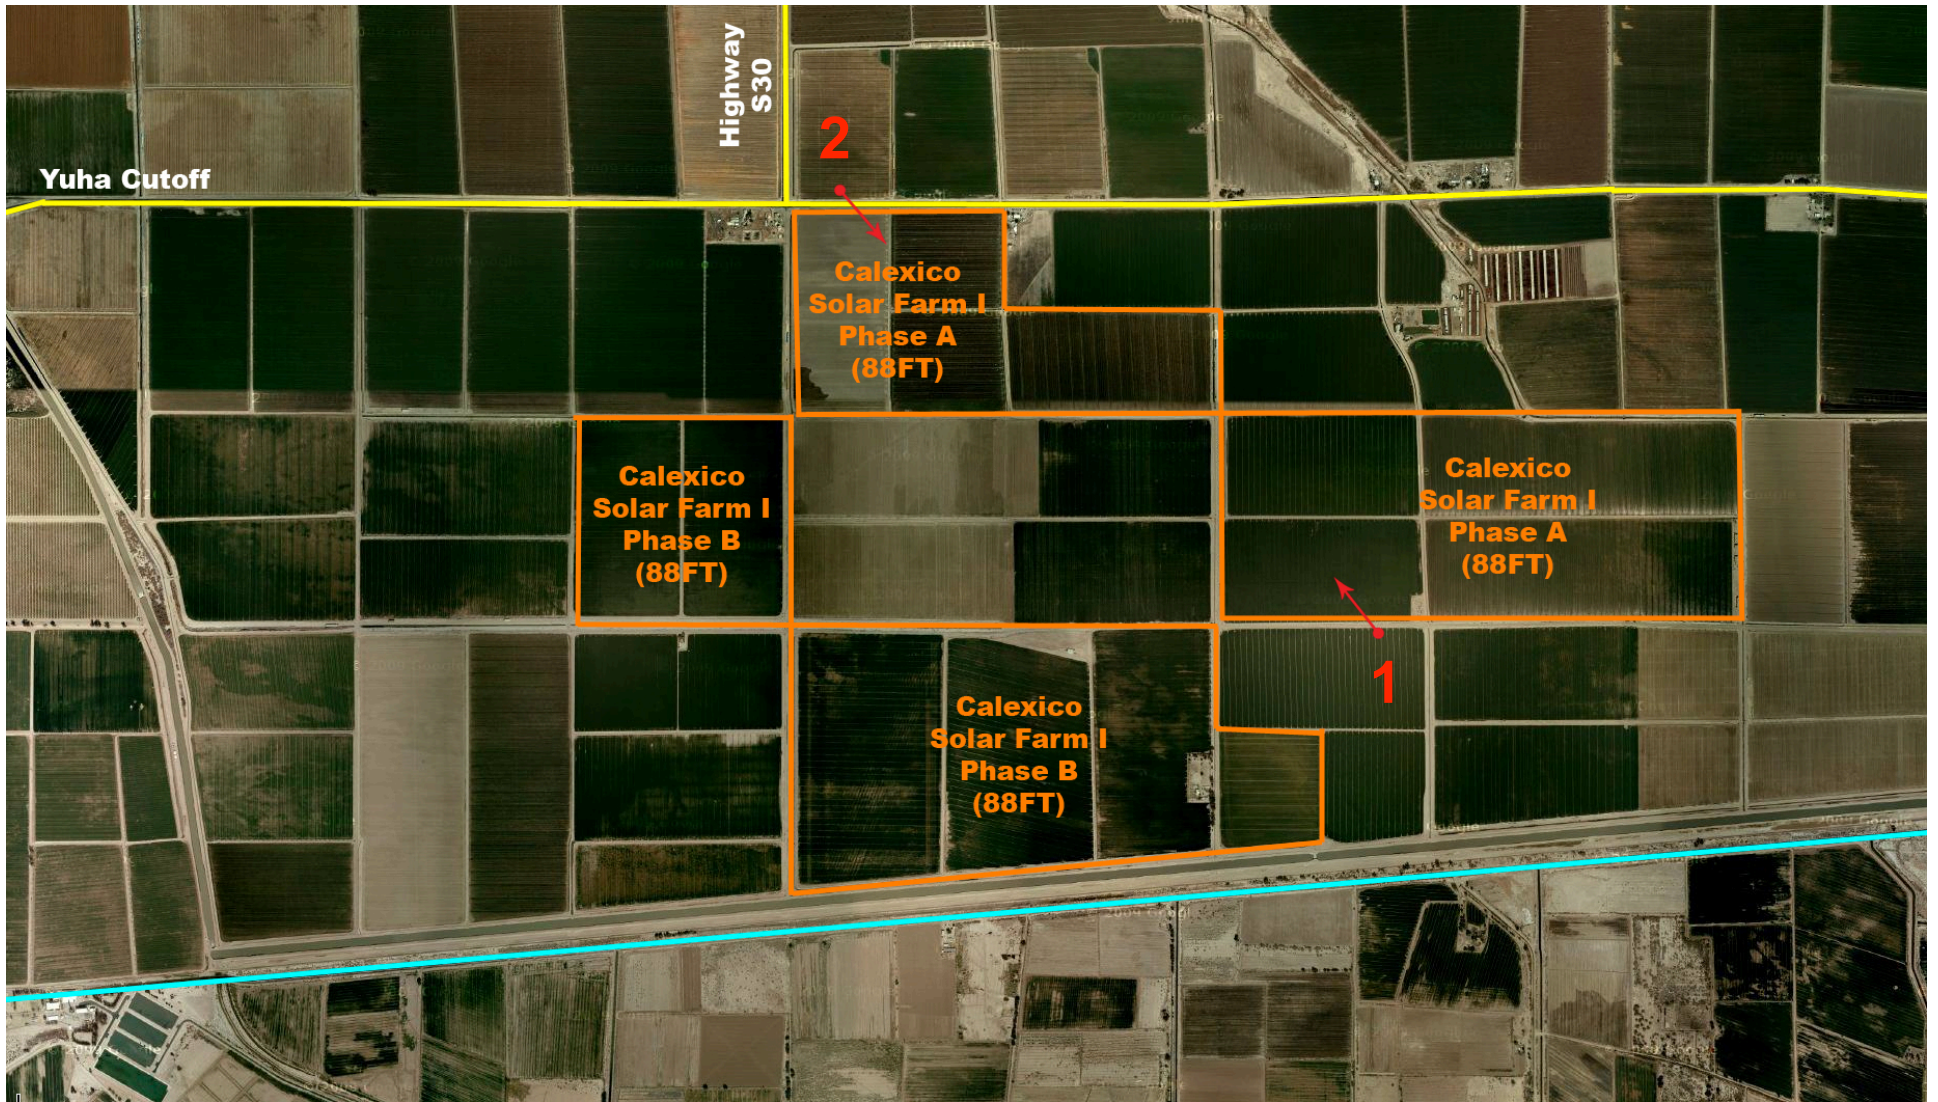

Final design and location/route may be revised prior to issuance of permits

Viewshed Locations

Calexico Solar Farm I (88FT)

date: 7/15/11
project: 88FT

Key Plan

KEY