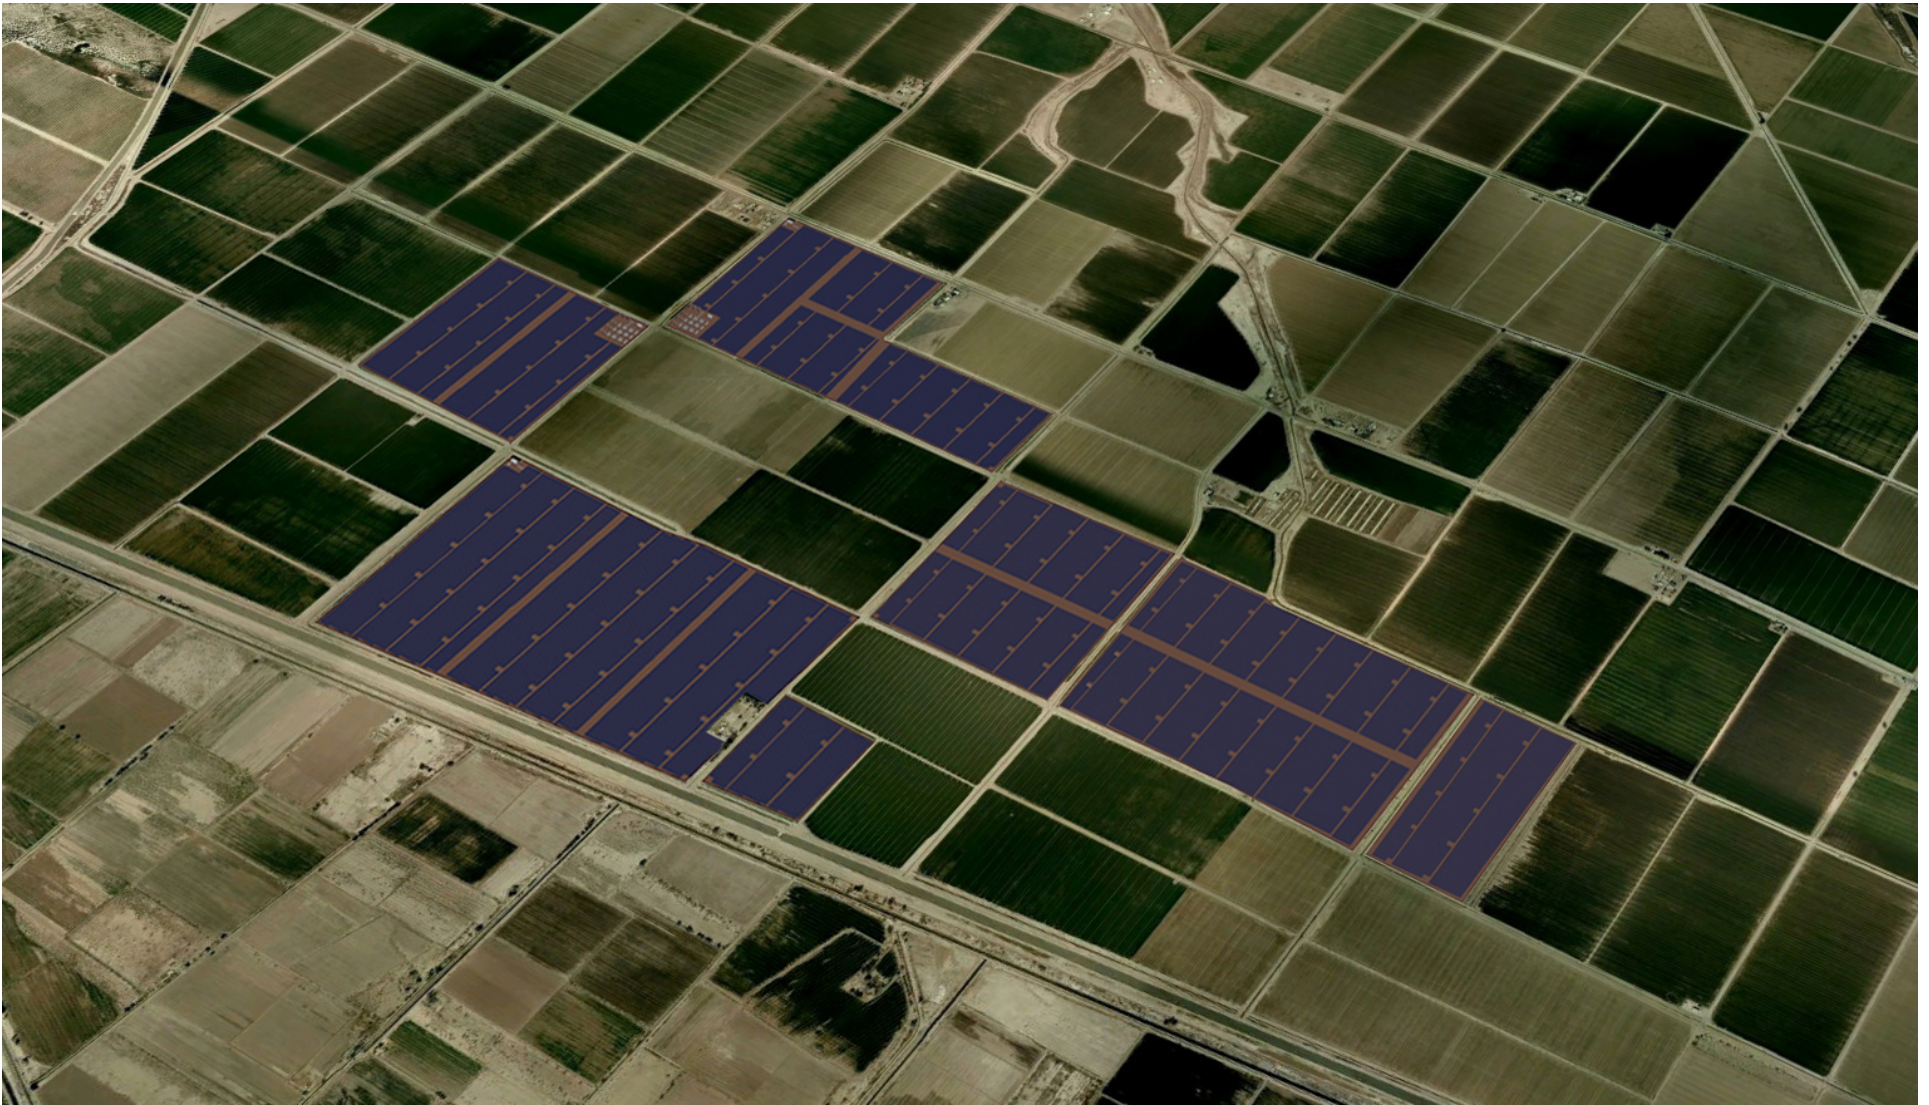

Existing

Proposed

Final design and location/route may be revised prior to issuance of permits

Looking South-East Along Highway 98

**Calexico Solar Farm I (88FT)**

**date:** 7/15/11  
**project:** 88FT

Proposed

Final design and location/route may be revised prior to issuance of permits

---

**Calexico Solar Farm I (88FT)**

Overhead View

**date:** 7/15/11  
**project:** 88FT

Proposed

Final design and location/route may be revised prior to issuance of permits