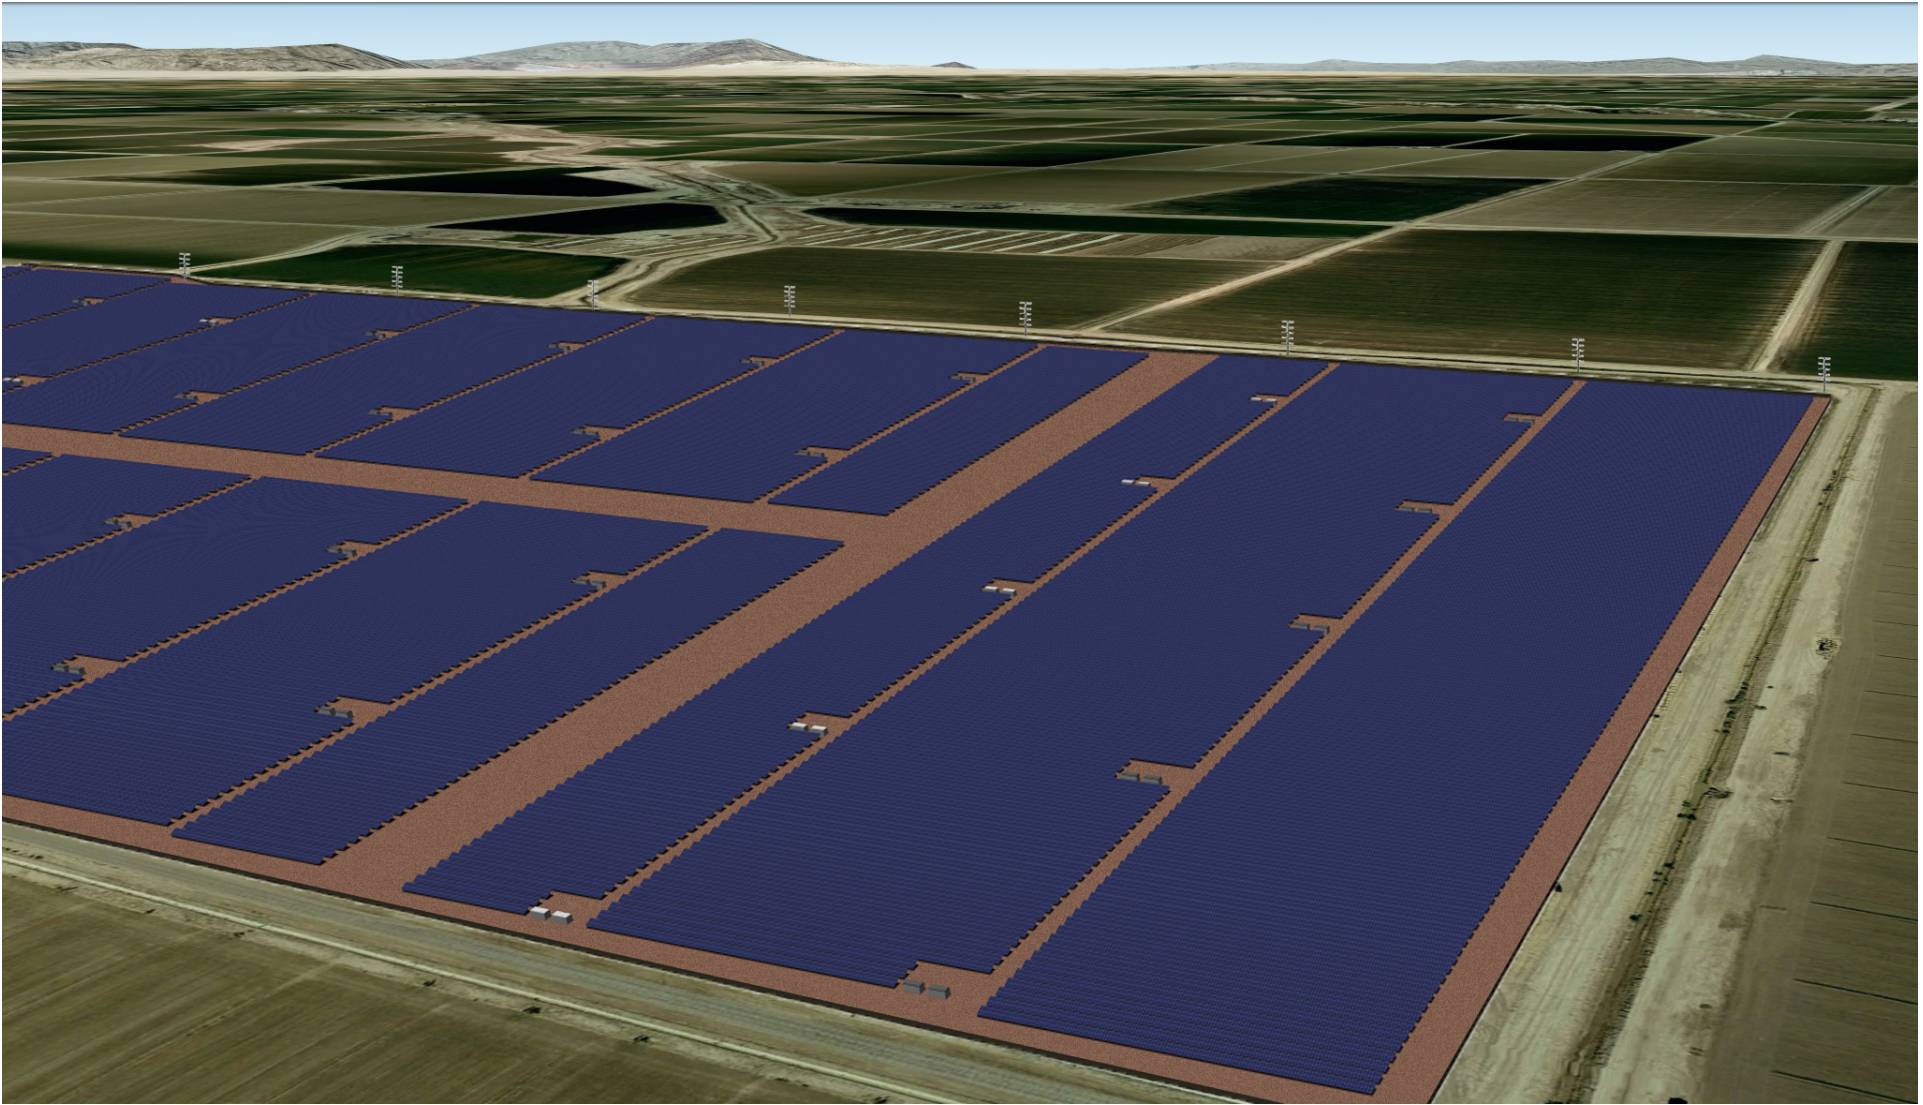

Final design and location/route may be revised prior to issuance of permits

---

**Calexico Solar Farm I (88FT)**

Overhead View

**date:** 7/15/11  
**project:** 88FT

Proposed

Final design and location/route may be revised prior to issuance of permits

**Calexico Solar Farm I (88FT)**

Overhead View

**date:** 7/15/11  
**project:** 88FT