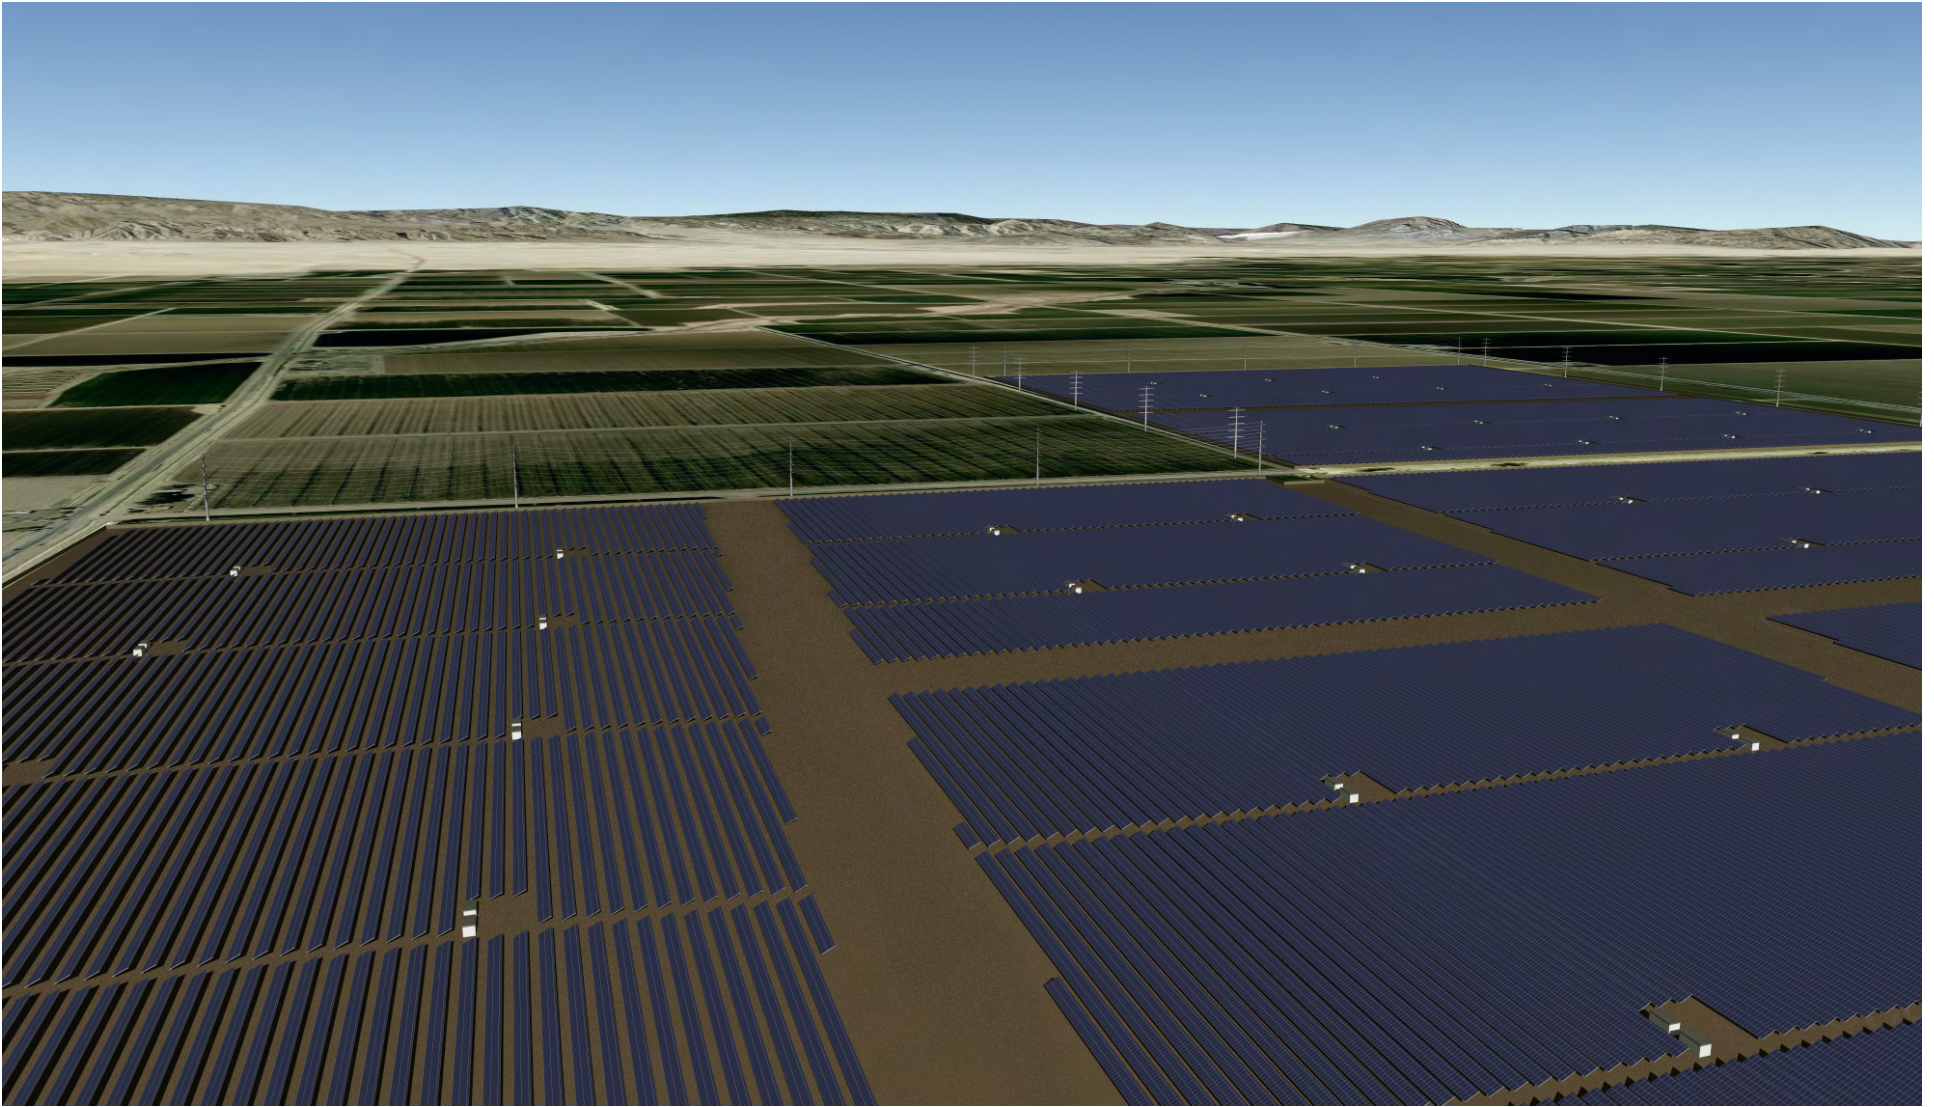

**Calexico Solar Farm II (89MA)**

**date:** 7/15/11  
**project:** 89MA

Proposed

Final design and location/route may be revised prior to issuance of permits

**Calexico Solar Farm II (89MA)**

Overhead View

**date:** 7/15/11  
**project:** 89MA

Proposed

Final design and location/route may be revised prior to issuance of permits

**Calexico Solar Farm II (89MA)**

Overhead View

**date:** 7/15/11  
**project:** 89MA