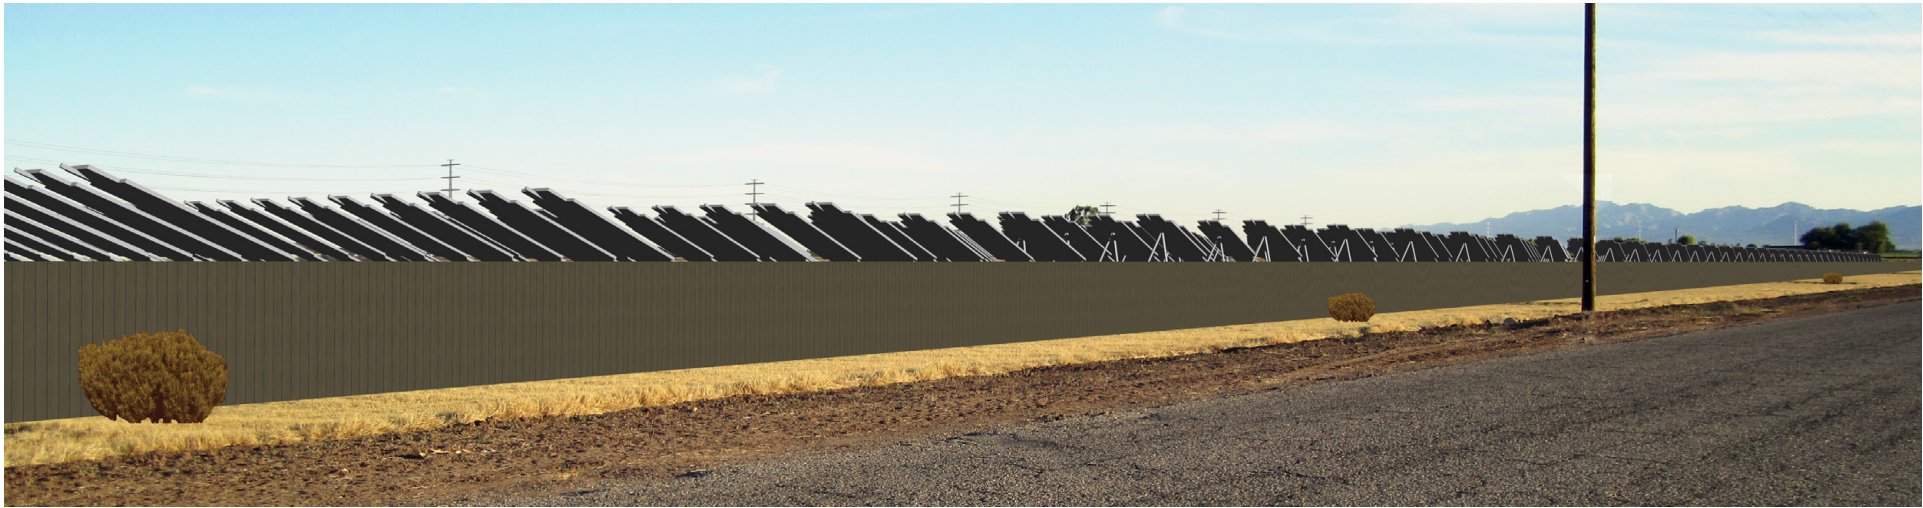

Proposed Final design and location/route may be revised prior to issuance of permits

Looking South-East Along Weed Road