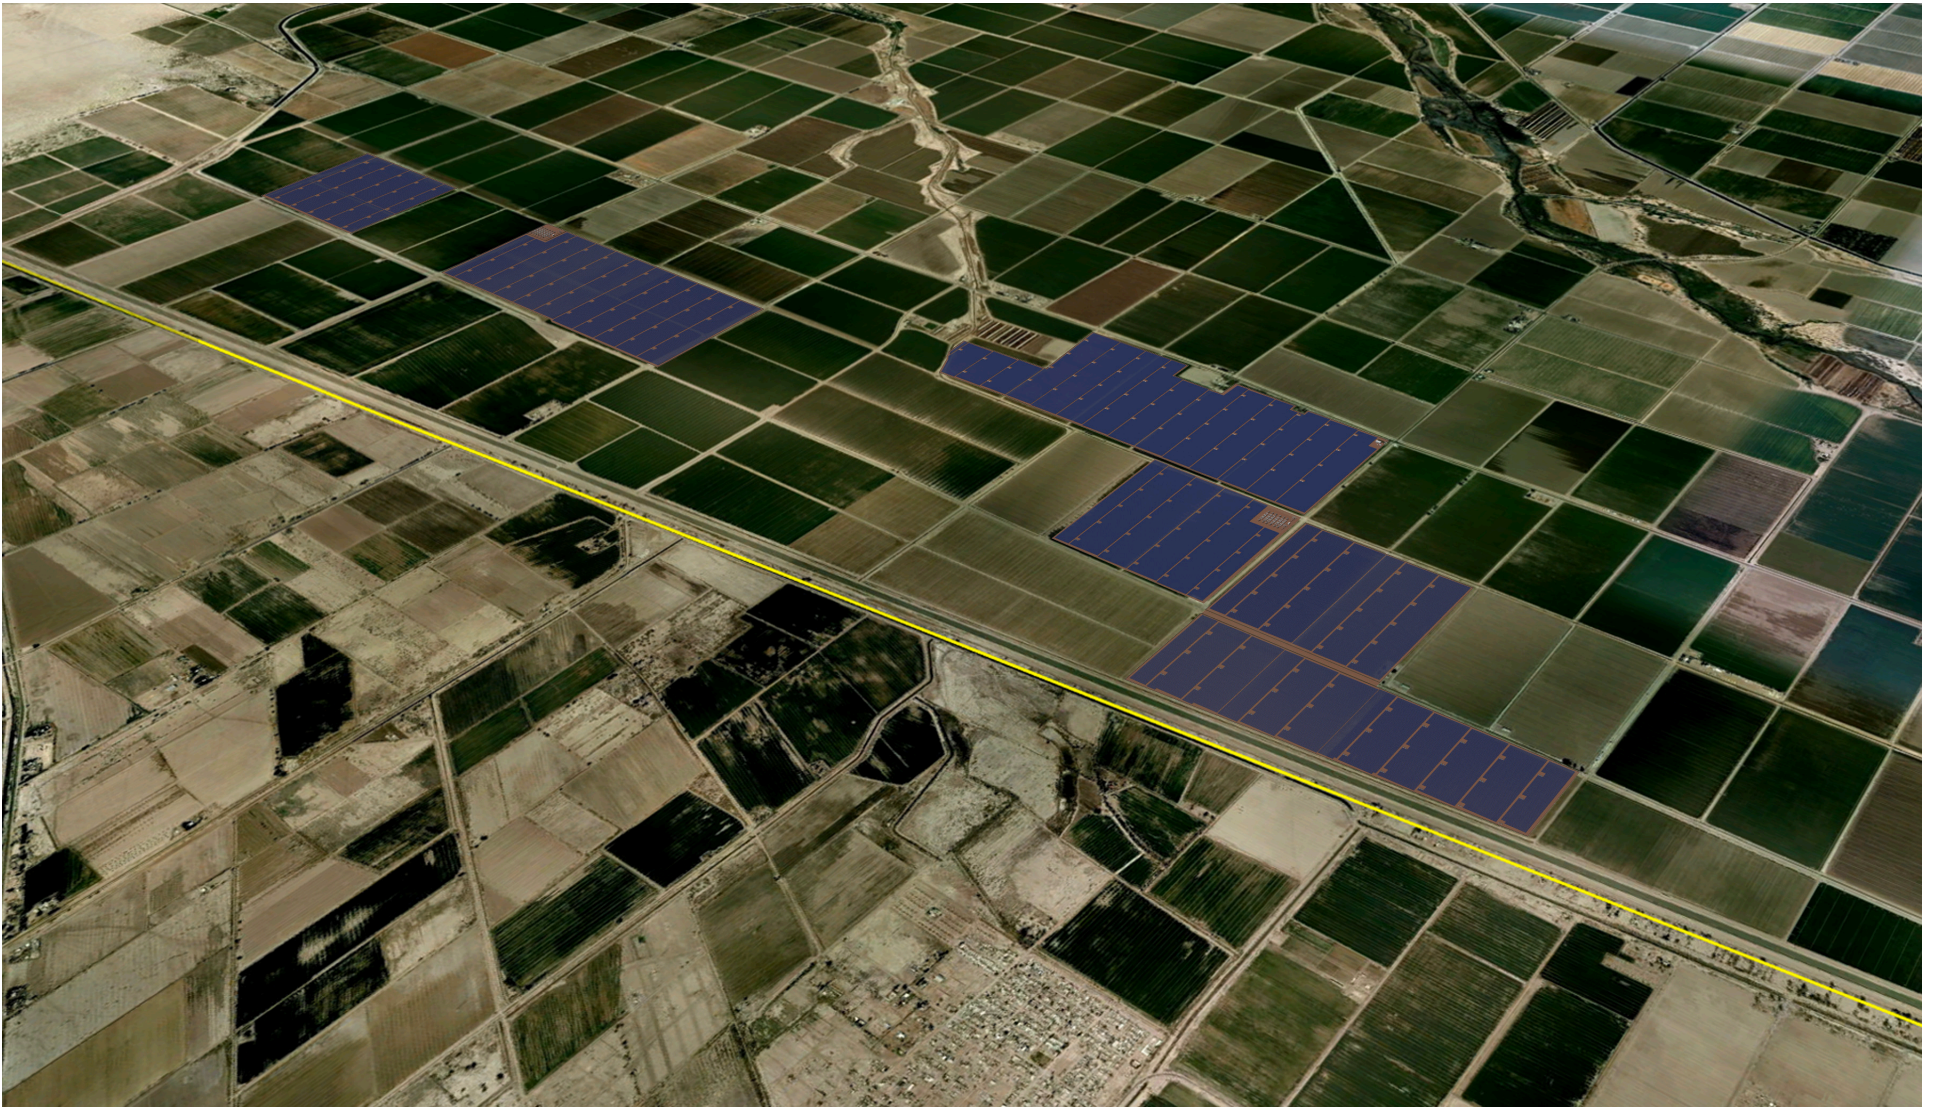

Key Plan

KEY

Existing

Proposed

Final design and location/route may be revised prior to issuance of permits

Looking South East Along Highway 98

Mount Signal Solar Farm I (82LV)

date: 6/30/11
project: 82LV

Existing

Proposed

Final design and location/route may be revised prior to issuance of permits

Looking North-West Along Anza Road

Proposed

Final design and location/route may be revised prior to issuance of permits

Overhead View

Mount Signal Solar Farm I (82LV)

date: 6/30/11
project: 82LV

Proposed

Final design and location/route may be revised prior to issuance of permits

Overhead View

Mount Signal Solar Farm I (82LV)

date: 6/30/11
project: 82LV