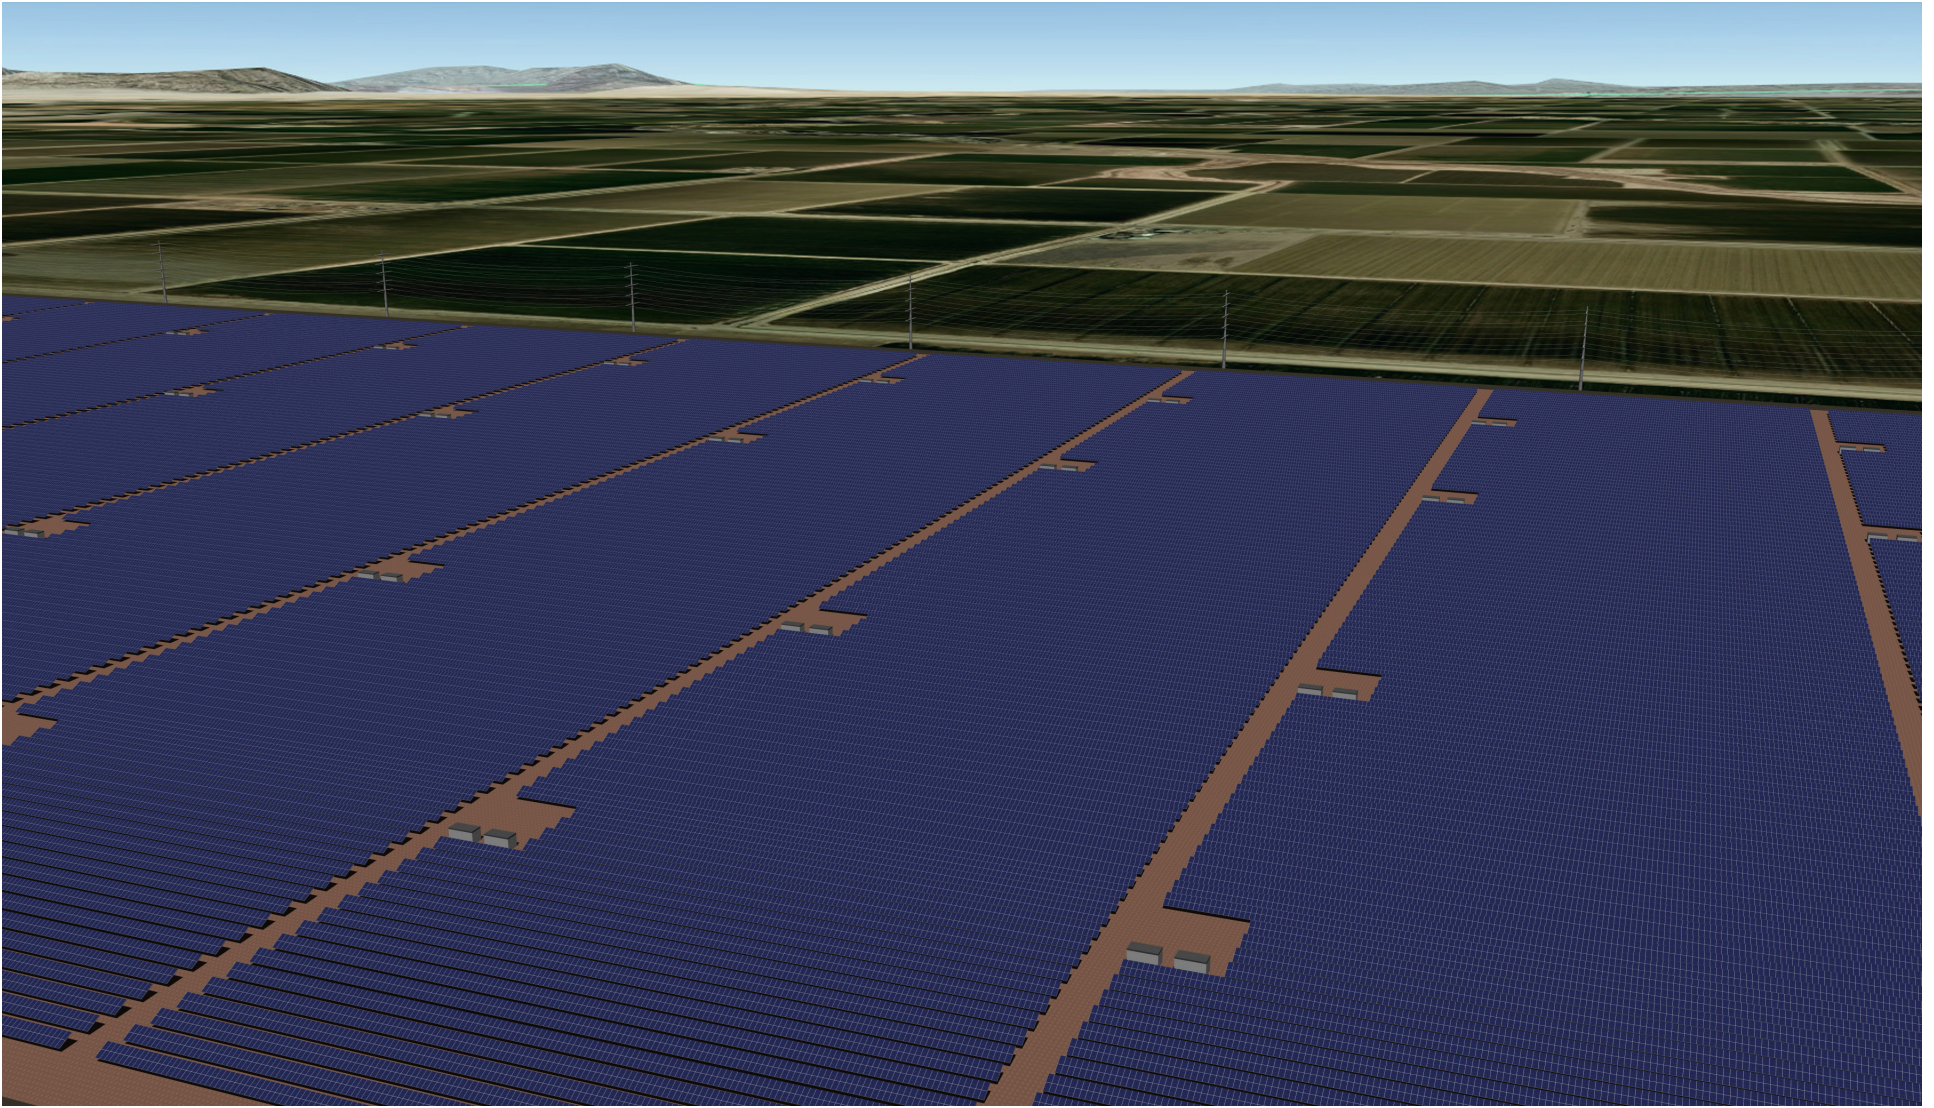

Key Plan

KEY

Existing

Proposed

Final design and location/route may be revised prior to issuance of permits

Looking South East Along Highway 98

Mount Signal Solar Farm I (82LV)

date: 6/30/11
project: 82LV

Existing

Proposed

Final design and location/route may be revised prior to issuance of permits

Looking North-West Along Anza Road

Proposed

Final design and location/route may be revised prior to issuance of permits

Overhead View

Mount Signal Solar Farm I (82LV)

date: 6/30/11
project: 82LV

Proposed

Final design and location/route may be revised prior to issuance of permits

Overhead View

Mount Signal Solar Farm I (82LV)

date: 6/30/11
project: 82LV