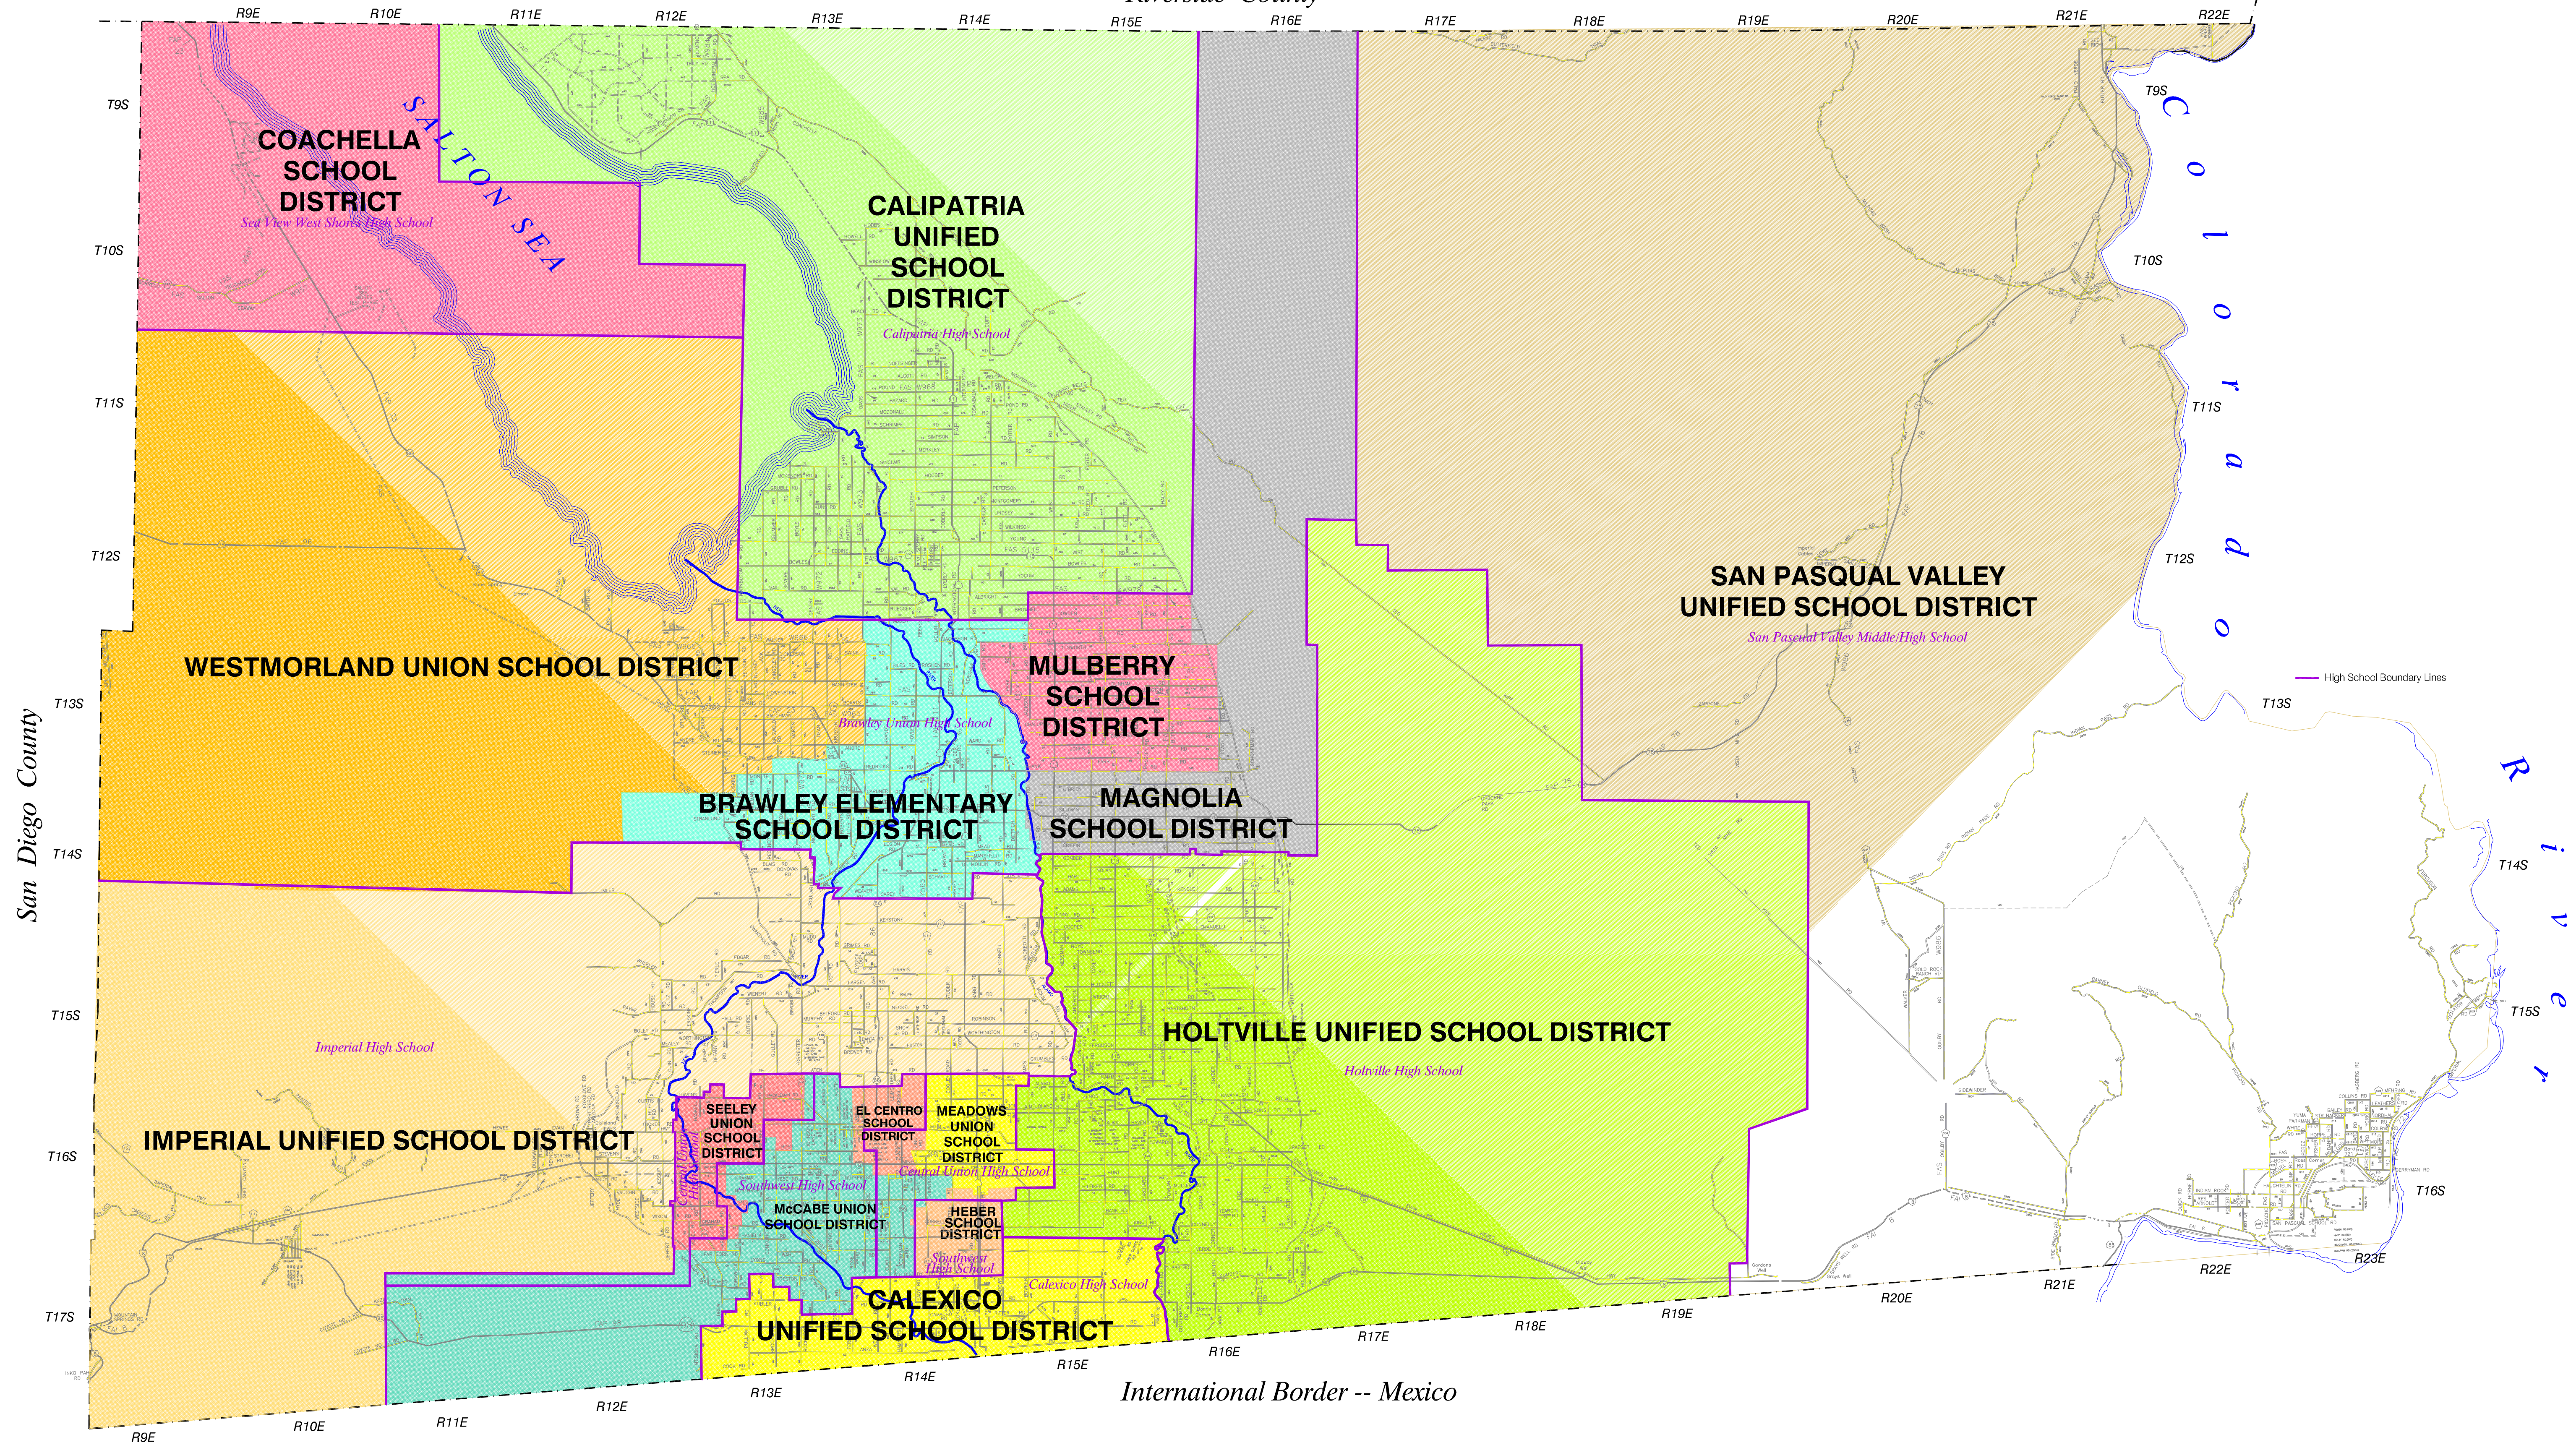

Riverside County

# IMPERIAL COUNTY SCHOOL DISTRICT MAP

County of Imperial, California